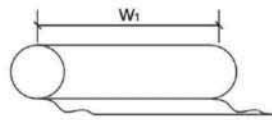

> 嘉峪 - 小碎花 JAYU

平面亚光散射谷粒花型设计

适用于极高负荷环境的橡胶地板卷材

Rubber roll floor covering for heavy traffic areas

Matt surface with a smooth non-direction tone-in-tone granular design

▶ 尺寸 / 规格

Dimensions

Ⓜ 厚度Thickness:
3.0mm-10.0mm

Ⓦ 产品尺寸Size:
600mmX600mm
1000mmX1000mm

Ⓜ 厚度Thickness:
2.0mm-4.0mm

Ⓦ 宽度Width: 1000mm-1220mm
Ⓛ 长度Length: 12000mm-15000mm

▶ 包装形式与重量 Packing And Weight

- 包装材质: 多层复合牛皮纸 Packing material: Laminated kraft paper
- 单位重量Unit weight: 3.8kg/sqm (2.0mm)