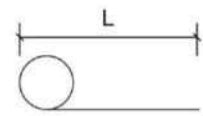

> 嘉峪 - 小碎花 JAYU

平面亚光散射谷粒花型设计

适用于极高负荷环境的橡胶地板卷材

Rubber roll floor covering for heavy traffic areas

Matt surface with a smooth non-direction tone-in-tone granular design

▶ 尺寸 / 规格

Dimensions

Ⓜ 厚度Thickness:
3.0mm-10.0mm

Ⓦ 产品尺寸Size:
600mmX600mm
1000mmX1000mm

Ⓜ 厚度Thickness:
2.0mm-4.0mm

Ⓦ 宽度Width: 1000mm-1220mm
Ⓛ 长度Length: 12000mm-15000mm

▶ 包装形式与重量 Packing And Weight

- 包装材质: 多层复合牛皮纸 Packing material: Laminated kraft paper
- 单位重量Unit weight: 3.8kg/sqm (2.0mm)