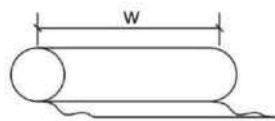

## > 雁门 - 复合花 YANMEN

协调流畅的三色颗粒花型设计

适用于极高负荷环境的橡胶地板卷材

Matt surface with a smooth non-direction 3-tone granular design

Rubber roll floor covering for heavy traffic areas

### ▶ 尺寸 / 规格

Dimensions

Ⓜ 厚度Thickness:  
2.0mm-4.0mm

产品尺寸Size:

Ⓜ 宽度Width: 1000mm-1220mm

Ⓛ 长度Length: 12000mm-15000mm